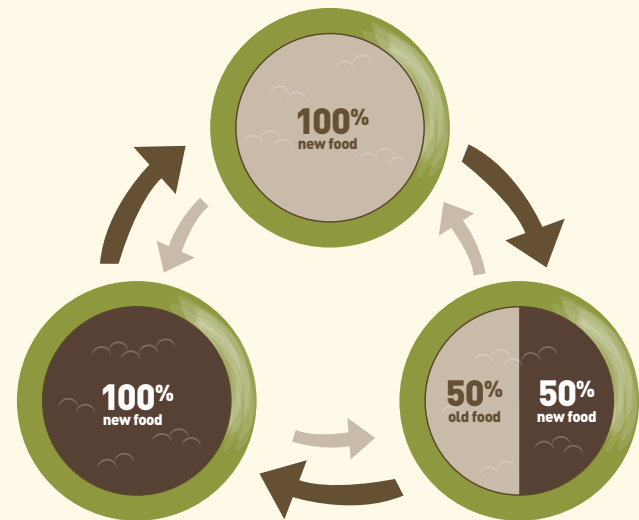

CHOOSY EATERS NEED TREATS TOO!

Limited ingredient doesn't mean less meat. To create these delicious treats, the same nutritious, high-quality ingredients that we use in our dry foods are delivered to our kitchen raw and gently freeze-dried to lock in the flavor and nutrients your dog needs to thrive.

MADE WITH OVER
70%

**PREMIUM
ANIMAL
INGREDIENTS**

100% NATURAL, 100% RAW

FORMULA	PREMIUM ANIMAL INGREDIENTS	PROTEIN
TURKEY & GREENS FORMULA		45%
DUCK & PEAR FORMULA		35%
PORK & SQUASH FORMULA		40%
LAMB & APPLE FORMULA		30%
BEEF & PUMPKIN FORMULA		55%
MACKEREL & GREENS FORMULA		50%

TRANSITIONAL FEEDING

Transitional feeding is when you're switching your dog from one food to another. This should be done slowly, giving your dog's body time to adjust. A gradual incorporation of a new food helps prevent stomach upsets, so adding it in 25% increments can make this transition smooth and comfortable.

ROTATIONAL FEEDING

Rotational feeding is beneficial for your dog in many ways. It mimics their ancestral diet, helps support a strong gastrointestinal environment, and provides your dog with a variety of flavors. To rotate, simply mix different ACANA flavors as often as you wish—every day, every week, or by the bag. Your dog will thank you for it.