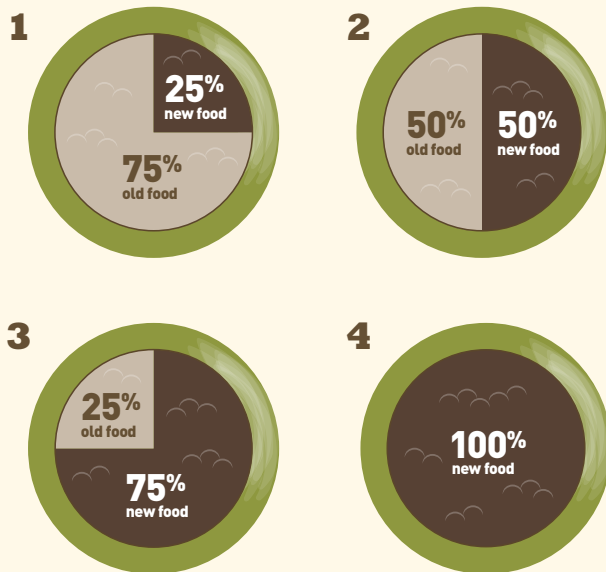

TRANSITIONAL FEEDING

Transitional feeding is when you're switching your dog from one food to another. This should be done slowly, giving your dog's body time to adjust. A gradual incorporation of a new food helps prevent stomach upsets, so adding it in 25% increments can make this transition smooth and comfortable.